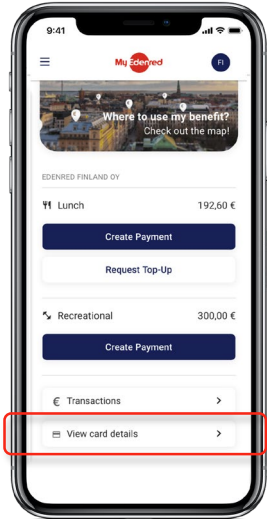

Find your virtual card information easily from MyEdenred

Press **“View card details”** from MyEdenred front page.

Press the **“Display Card”** button.

View your **card details** (card number/expiration date).

Press **“Show the back”** and you can find the **CVC** number from the back of the card.

You will need this information to add your virtual card to Apple Pay and Google Pay.