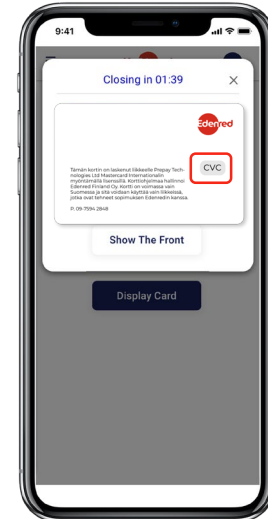

Find your virtual card information easily from MyEdenred

Press **“View card details”** from MyEdenred front page.

Press the **“Display Card”** button.

View your **card details** (card number/expiration date).

Press **“Show the back”** and you can find the **CVC** number from the back of the card.

You will need this information to add your virtual card to Apple Pay and Google Pay.