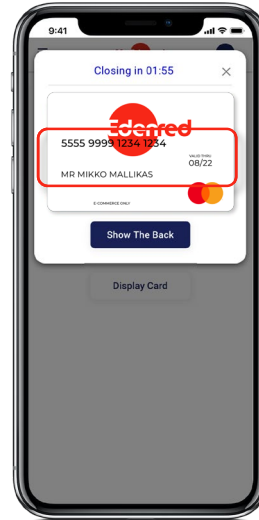

Find your virtual card information easily from MyEdenred

Press **“View card details”** from MyEdenred front page.

Press the **“Display Card”** button.

View your **card details** (card number/expiration date).

Press **“Show the back”** and you can find the **CVC** number from the back of the card.

You will need this information to add your virtual card to Apple Pay and Google Pay.