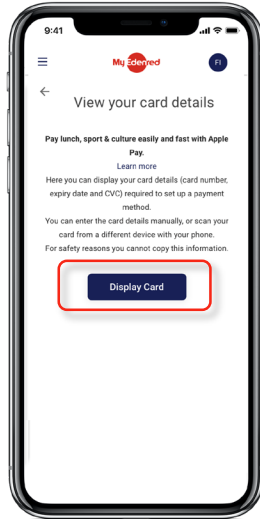

Find your virtual card information easily from MyEdenred

Press **“View card details”** from MyEdenred front page.

Press the **“Display Card”** button.

View your **card details** (card number/expiration date).

Press **“Show the back”** and you can find the **CVC** number from the back of the card.

You will need this information to add your virtual card to Apple Pay and Google Pay.